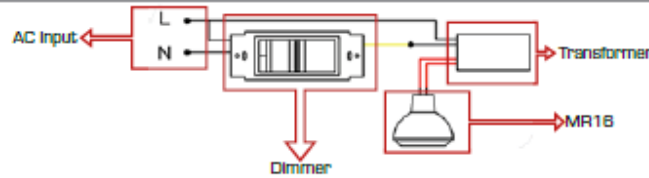

ELECTRONIC TRANSFORMER COMPATABILITY

• VIEW SELL SHEET

BRAND	MODEL	LOAD	1#	2#	3#	4#	5#	6#
HATCH	RS12-15M LED	15W	OK	OK	OK	OK	OK	OK
	RS12-30M LED	30W	OK	OK	OK	OK	OK	OK
	RS12-60M	60W	Noise/Flicker	OK	OK	OK	OK	OK
	VS12-60WD	60W	OK	OK	OK	OK	OK	OK
	VS12-75W	75W	OK	OK	OK	OK	OK	OK
WAC	EN-1260-R-AR	60W	Noise	Noise/Flicker	Noise/Flicker	OK	OK	OK
	EN-1275-R-AR	75W	Noise	OK	OK	OK	OK	OK
	EN-12100-R-AR	100W	OK	OK	OK	OK	OK	OK
	HHT-602	50W	Noise	Noise	OK	OK	OK	OK
DAL5	ET8012LV	50W	OK	OK	OK	OK	OK	OK
	1060T	60W	OK	OK	OK	OK	OK	OK
	ET15012LV	150W	OK	OK	OK	Flicker	Flicker	Flicker
JUND	R731BL	50W	OK	OK	OK	OK	OK	OK
LIGHTTECH	LVT	60W	Noise/Flicker	Noise/Flicker	OK	OK	OK	OK
	LET	60W	Flicker	OK	OK	OK	OK	OK
ELCO	ET526	50W	OK	OK	OK	OK	OK	OK
PROGRESS	P8560-31	60W	OK	OK	OK	OK	OK	OK
TRAN	QT10		OK	OK	OK	OK	OK	OK
B+L TECHNOLOGIES	FX95100	75W	OK	OK	OK	OK	OK	OK
EUROfase	0086	60W	OK	OK	OK	OK	OK	OK
	0089	105W	Noise/Flicker	OK	OK	OK	OK	OK

LED DIMMERS COMPATIBILITY

TRANSFORMER		DIMMER TYPE								
BRAND	MODEL	BRAND	MODEL	1#	2#	3#	4#	5#	6#	
HATCH	VS12-60WD	LUTRON	NELV-450	OK	OK	OK	OK	OK	OK	
			DVELV-300P	OK	OK	OK	OK	OK	OK	
			SELV-300P	OK	OK	OK	OK	OK	OK	
	VS12-75WD	LUTRON	NELV-450	Low end Flicker	OK	OK	OK	OK	OK	
			DVELV-300P	Low end Flicker	OK	OK	OK	OK	OK	
			SELV-300P	Low end Flicker	OK	OK	OK	OK	OK	
	RS12-15M LED	LUTRON	NELV-450	Noise	Noise	Noise	Noise	Noise	Noise	
			DVELV-300P	Noise	Noise	Noise	Noise	Noise	Noise	
			SELV-300P	Noise	Noise	Noise	Noise	Noise	Noise	
	RS12-30M-LED	LUTRON	DVELV-300P	Noise	Noise	Noise	Noise	Noise	Noise	
			SELV-300P	Noise	Noise	Noise	Noise	Noise	Noise	
WAC	EN-12100-R-AR	LUTRON	NELV-450	OK	OK	OK	OK	OK	OK	
			DVELV-300P	OK	OK	OK	OK	OK	OK	
			SELV-300P	OK	OK	OK	OK	OK	OK	
DAL5	ET8012LV	LUTRON	NELV-450	OK	OK	OK	Flicker	Flicker	Flicker	
			DVELV-300P	High end Flicker	OK	OK	Low end Flicker	Low end Flicker	Low end Flicker	
			SELV-300P	High end Flicker	OK	OK	Low end Flicker	Low end Flicker	Low end Flicker	
	1060T	LUTRON	NELV-450	OK	OK	OK	OK	OK	OK	
			DVELV-300P	OK	OK	Low end Flicker	Low end Flicker	Low end Flicker	Low end Flicker	
			SELV-300P	OK	OK	Low end Flicker	Low end Flicker	Low end Flicker	Low end Flicker	
JUND	R731BL	LUTRON	NELV-450	OK	OK	OK	OK	OK	OK	
			DVELV-300P	OK	OK	OK	OK	OK	OK	
			SELV-300P	OK	OK	OK	OK	OK	OK	
ELCO	ET526	LUTRON	NELV-450	OK	OK	OK	OK	OK	OK	
			DVELV-300P	OK	OK	OK	OK	Low end Flicker	Low end Flicker	
			SELV-300P	OK	OK	Low end Flicker	Low end Flicker	Low end Flicker	Low end Flicker